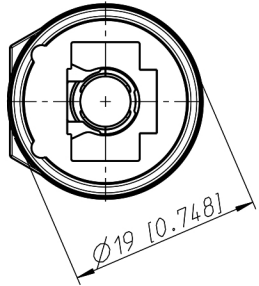

type 1

type 2

Show Me
CABLES
cables & connectors since 1995

Title: Neutrik RJ45 Cat5e/ Cat6 Ethercon
Cable Housingl NE8MC-B

SKU: 1470