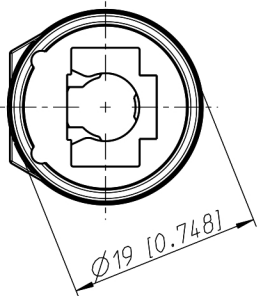

type 1

type 2

Show Me
CABLES
cables & connectors since 1995

Title: Neutrik RJ45 Cat5e/ Cat6 Ethercon
Cable Housingl NE8MC-B

SKU: 1470