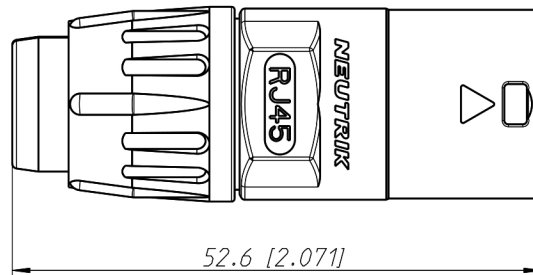

type 1

type 2

Show Me
CABLES
cables & connectors since 1995

Title: Neutrik RJ45 Cat5e/ Cat6 Ethercon
Cable Housingl NE8MC-B

SKU: 1470