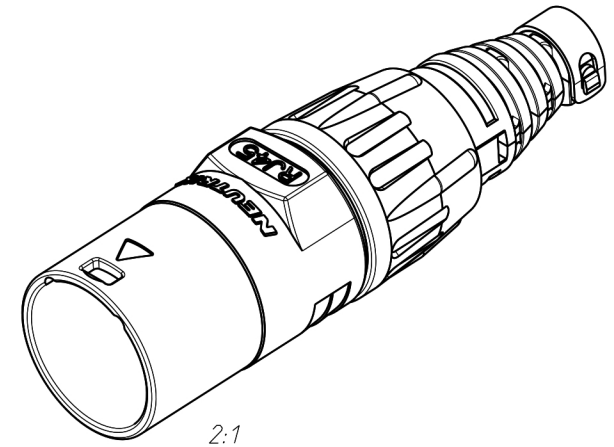

type 1

type 2

Show Me
CABLES
cables & connectors since 1995

Title: Neutrik RJ45 Cat5e/ Cat6 Ethercon
Cable Housingl NE8MC-B

SKU: 1470